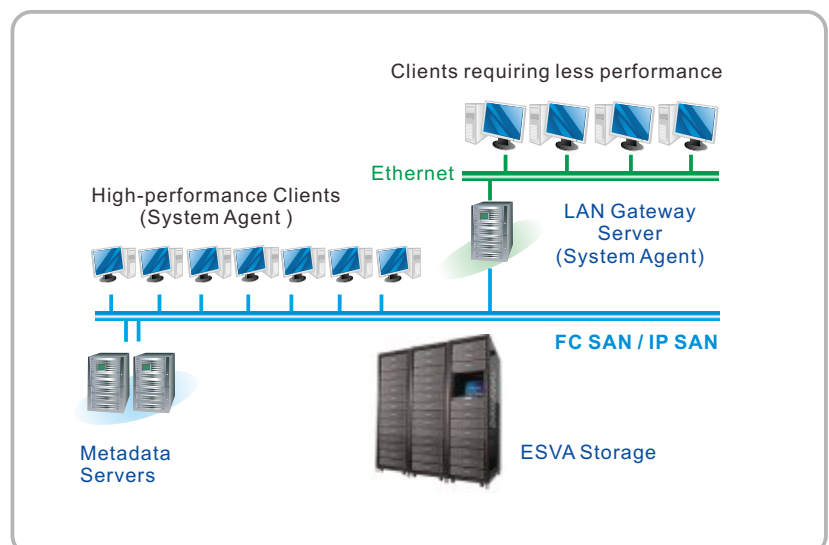

ESVA Cluster File System

High-Performance Solution for File Sharing and Data Storage

Key Features

The ESVA Cluster File System offers a comprehensive solution that stands out with the following features:

- Flexible scalability: add capacity up to 4PB
- Broad platform support: Windows, Mac, Linux clients
- Scalable performance
- Excellent data protection and availability
- Easy system management

The Solution

The ESVA Cluster File System is a comprehensive solution that offers high-speed file access and sharing and extremely reliable, enterprise-class data storage. Designed for applications such as media production, archiving and HPC (High Performance Computing), the solution features storage systems, two metadata servers, an optional LAN gateway server and a system agent that work seamlessly together and significantly simplify your hardware and software infrastructures. Featuring high performance, flexible scalability and excellent cost efficiency, the ESVA Cluster File System is ideally suited for today's demanding business environments.

Main Components

- One (1) or more ESVA storage systems featuring 8Gb/s Fibre Channel, 10Gb/s iSCSI host connectivity
- Two (2) Metadata Servers
- One (1) LAN Gateway Server (optional)
- System Agent

ESVA Cluster File System